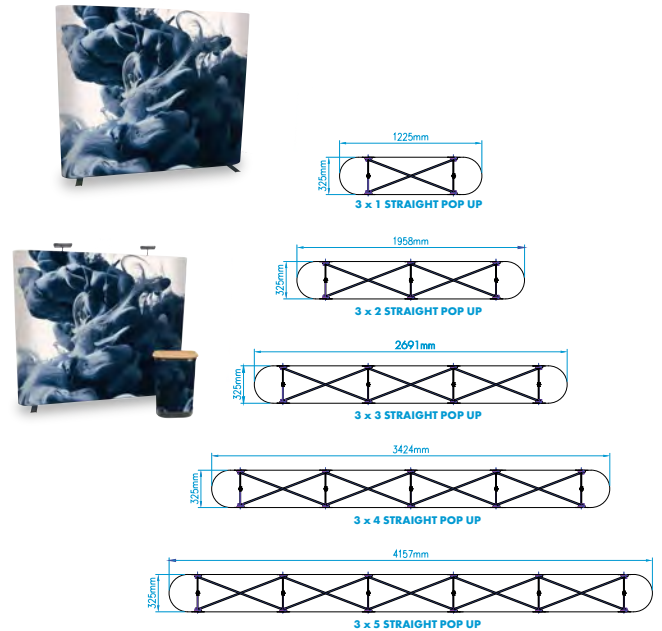

# POP-UPS PRODUCTS

HIGH IMPACT DISPLAYS, TRAVEL ANYWHERE, SET UP IN 10 MINUTES

Magnetic pop-ups, fabric pop-ups or tube systems for textile graphics provide fast solutions to display your large format message. Each system can be set up in minutes using a wide range of graphic materials from PVC to polyester, you decide the best option for you.

	DIMENSIONS	POLARITY
<b>Magnetic/Generic Pop-up Curved &amp; Magnetic/Generic Pop-up Straight</b>		
Mag Bar Mag Tape	(25mm Wide)	B (NSN)
Roll of Mag Tape	12.70mm	A (SNS)
Mag Bar Profile size	29mm wide x 6.50mm high	
Straight Aluminium Rigidiser Bar	664mm +0mm – 1mm	

MAGNETIC/GENERIC POP-UP CURVED POPM/G-C

MAGNETIC/GENERIC POP-UP STRAIGHT POPM/G-S

	LENGTH	GRAPHIC WIDTH
<b>Pop Up Hanger and Kicker Sizes</b>		
Front Curved Hanger	672mm +0mm – 1mm	673mm
Front Curved Kicker	640mm +0mm – 1mm	673mm
ALL D-End Hangers	672mm +0mm – 1mm	673mm
Straight Hanger	732mm +0mm - 1mm	733mm
Straight Kicker	706mm +0mm – 1mm	733mm
Rear Curved Hanger	806mm +0mm – 1mm	807mm
Rear Curved Kicker	775mm +0mm – 1mm	807mm