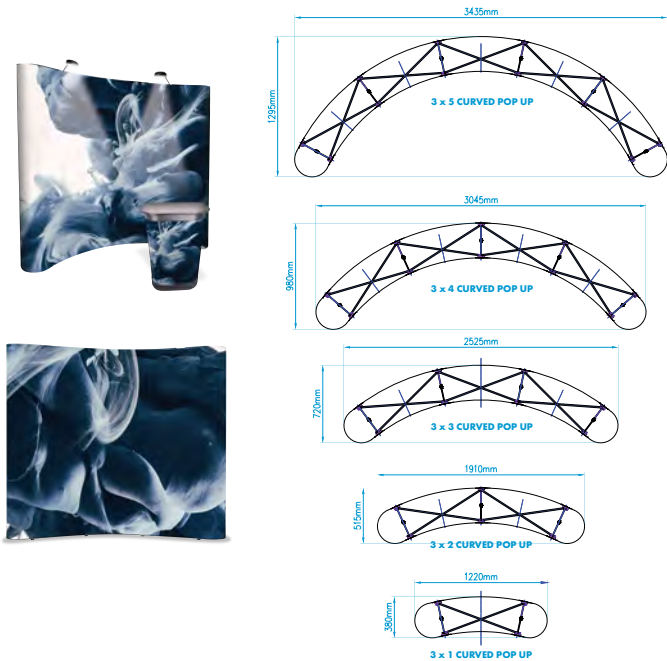

# POP-UPS PRODUCTS

HIGH IMPACT DISPLAYS, TRAVEL ANYWHERE, SET UP IN 10 MINUTES

Magnetic pop-ups, fabric pop-ups or tube systems for textile graphics provide fast solutions to display your large format message. Each system can be set up in minutes using a wide range of graphic materials from PVC to polyester, you decide the best option for you.

	DIMENSIONS	POLARITY
<b>Magnetic/Generic Pop-up Curved &amp; Magnetic/Generic Pop-up Straight</b>		
Mag Bar Mag Tape	(25mm Wide)	B (NSN)
Roll of Mag Tape	12.70mm	A (SNS)
Mag Bar Profile size	29mm wide x 6.50mm high	
Straight Aluminium Rigidiser Bar	664mm +0mm – 1mm	

MAGNETIC/GENERIC POP-UP CURVED POPM/G-C

MAGNETIC/GENERIC POP-UP STRAIGHT POPM/G-S

	LENGTH	GRAPHIC WIDTH
<b>Pop Up Hanger and Kicker Sizes</b>		
Front Curved Hanger	672mm +0mm – 1mm	673mm
Front Curved Kicker	640mm +0mm – 1mm	673mm
ALL D-End Hangers	672mm +0mm – 1mm	673mm
Straight Hanger	732mm +0mm - 1mm	733mm
Straight Kicker	706mm +0mm – 1mm	733mm
Rear Curved Hanger	806mm +0mm – 1mm	807mm
Rear Curved Kicker	775mm +0mm – 1mm	807mm